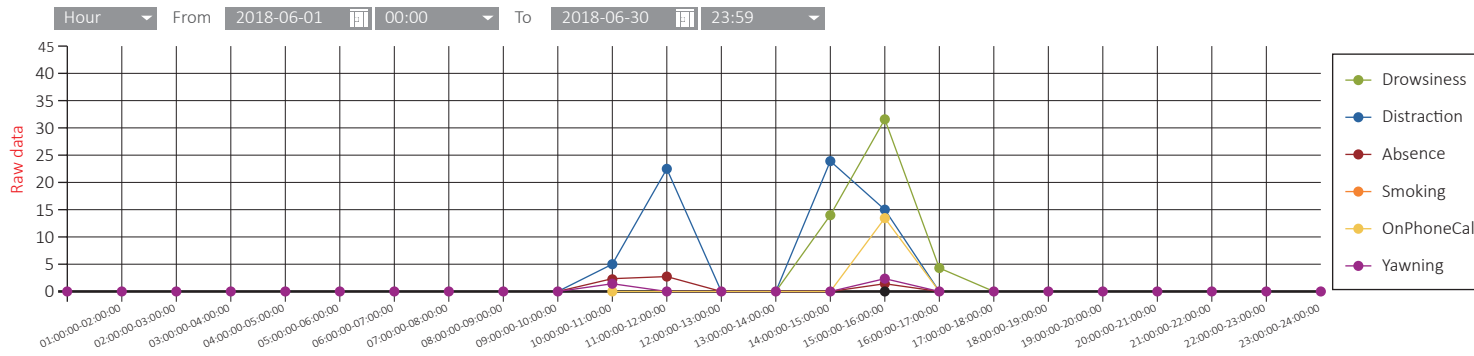

Driver Fatigue Monitoring System

Meitrack independently develops a driver fatigue monitoring system to help prevent accidents caused by the driver getting drowsy. Using unique pupil identification technology to analyze the eye's fatigue condition and provide accurate early warning for real fatigue. More importantly, managers can get intuitive driver fatigue reports from Meitrack MS03 tracking platform. This is an effective way to determine if the driver is drowsy, and thus make sure of safety.

Add: 6/F, West Tower, Cafu Plaza (Sheraton Hotel), No. 5, Guihua Rd., Futian Free Trade Zone, Shenzhen, China. 518038

MS03 Reports

Fatigue Driving Time Statistics

Fatigue Driving Trip Statistics

From 2018-06-01 00:00 To 2018-06-30 23:59 Address Automatic