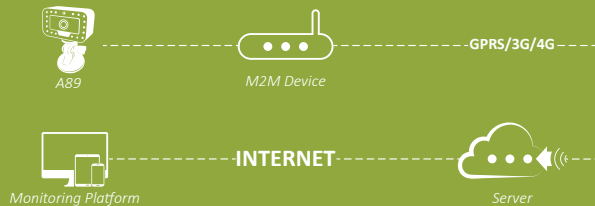

Driver Fatigue Monitoring System

Meitrack independently develops a driver fatigue monitoring system to help prevent accidents caused by the driver getting drowsy. Using unique pupil identification technology to analyze the eye's fatigue condition and provide accurate early warning for real fatigue. More importantly, managers can get intuitive driver fatigue reports from Meitrack MS03 tracking platform. This is an effective way to determine if the driver is drowsy, and thus make sure of safety.